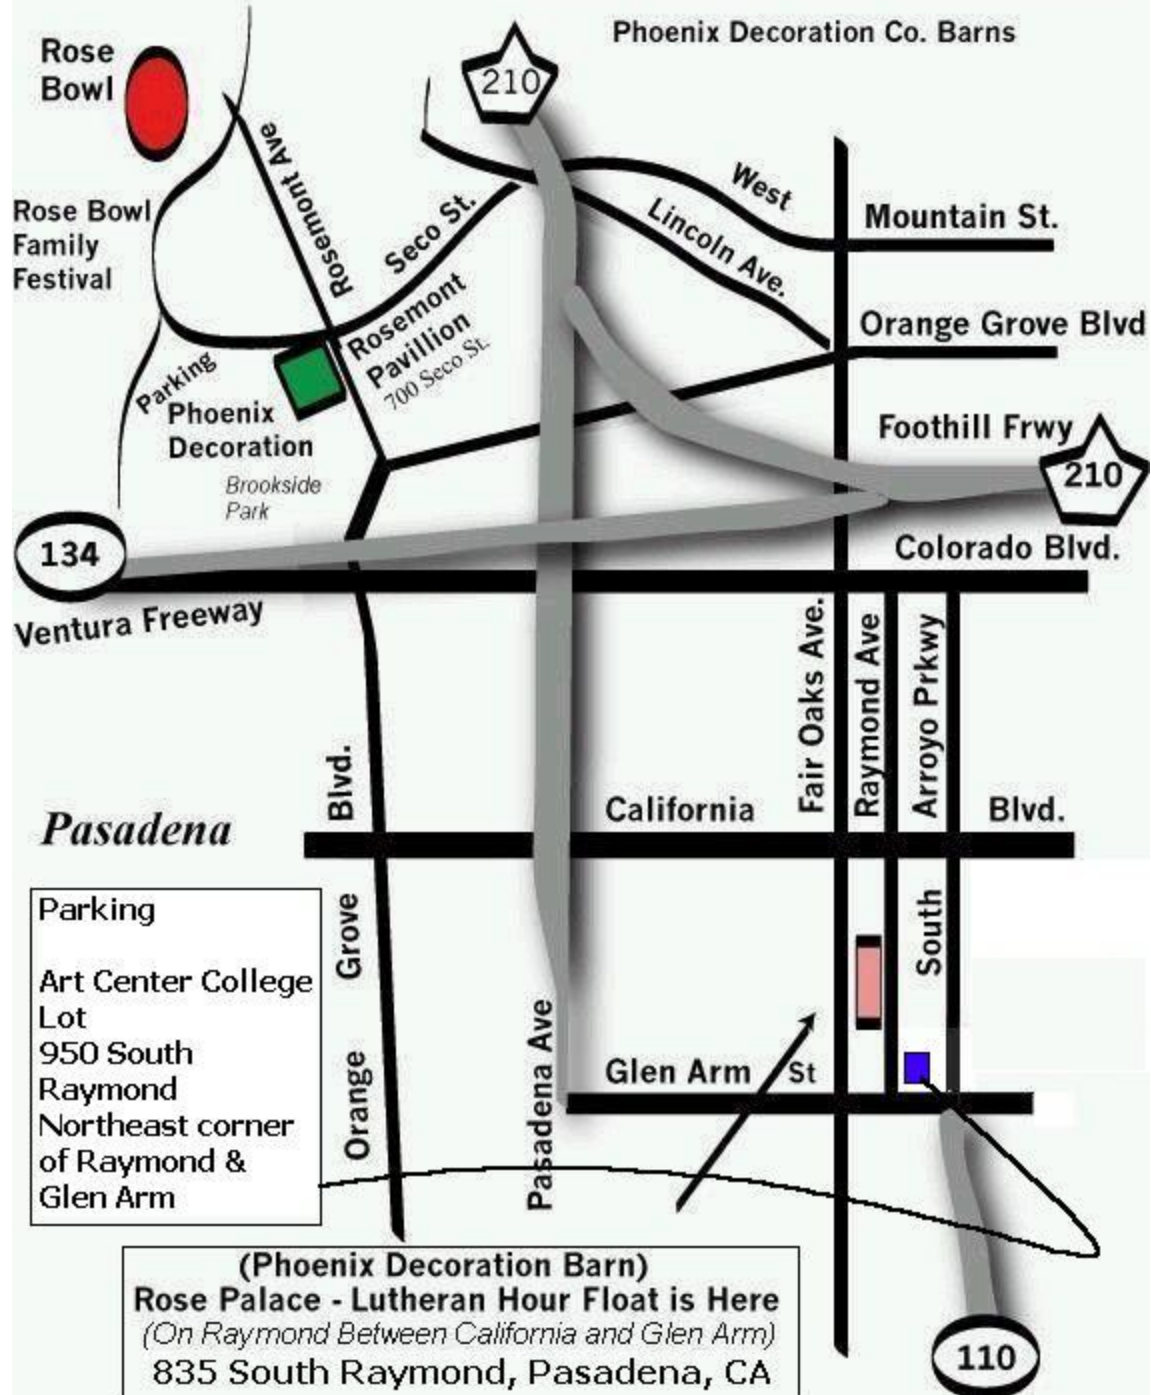

Rose Palace and Rosemont

Phoenix Decoration Co. Barns

Parking
Art Center College
Lot
950 South
Raymond
Northeast corner
of Raymond &
Glen Arm

(Phoenix Decoration Barn)
Rose Palace - Lutheran Hour Float is Here
(On Raymond Between California and Glen Arm)
835 South Raymond, Pasadena, CA